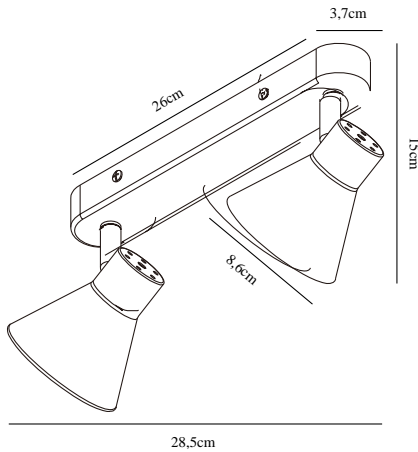

# EIK 2-SPOT | SPOTS | GREY

45770110

nordlux®

Voltage (V): 230 Volt  
IP degree if the fixture includes  
two types of IP degree: IP20  
Maximum compatible bulb  
wattage (W): 35W  
Class (Class I, Class II, Class III):  
Class 1 (Earth contact)  
Lampholder type (eg, E27/E14,  
etc): GU10  
Dimmerable: Yes with compatible  
bulb

Color: Grey  
Shade Diameter (cm): 8.6  
Length (cm): 28.5  
Projection (cm): 15  
EAN: 5701581369788  
TUN: 1902469  
Item Number: 45770110

Pcs Per Master Carton: 3  
Sales Box Height (cm): 10  
Sales Box Width(cm): 14  
Sales Box Depth (cm): 28  
Sales Box Volume m<sup>3</sup> : 0.0039  
Net weight of the luminaire (kg):  
0.45

Primary material: Metal

• Contemporary and simple style • Contemporary and simple style

Discreet and practical spotlight fixture with two spotlights in grey. This spotlight can be placed in different locations in the home and create focus or cosiness depending on how it is placed.