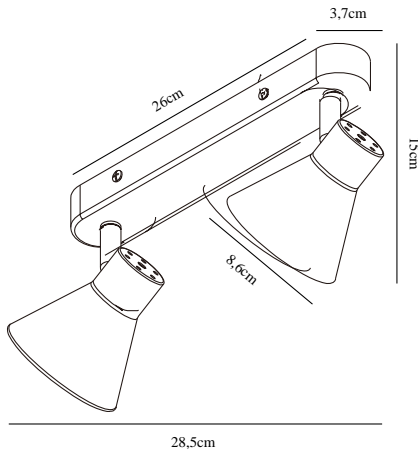

# EIK 2-SPOT | SPOTS | WHITE

45770101

nordlux®

Voltage (V): 230 Volt  
IP degree if the fixture includes  
two types of IP degree: IP20  
Maximum compatible bulb  
wattage (W): 35W  
Class (Class I, Class II, Class III):  
Class 1 (Earth contact)  
Lampholder type (eg, E27/E14,  
etc): GU10  
Dimmerable: Yes with compatible  
bulb

Color: White  
Shade Diameter (cm): 8.6  
Lenght (cm): 28.5  
Projection (cm): 15  
EAN: 5701581369689  
TUN: 1902466  
Item Number: 45770101

Pcs Per Master Carton: 3  
Sales Box Height (cm): 10  
Sales Box Width(cm): 14  
Sales Box Depth (cm): 28  
Sales Box Volume m<sup>3</sup> : 0.0039  
Net weight of the luminaire (kg):  
0.45

Primary material: Metal

• Contemporary and simple style • Contemporary and simple style

Discreet and practical spotlight fixture with two spotlights in white. This spotlight can be placed in different locations in the home and create focus or cosiness depending on how it is placed.