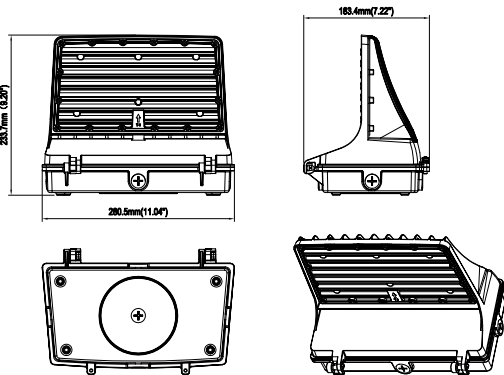

Features

- Versatile colour and brightness control with Tri-colour and multi-watt selectable technology
- Experience exceptional illumination with high efficacy, achieving up to 135Lm/W
- Durable die-cast aluminium body
- Impressive IP65 rating for unmatched water and dust resistance
- IK08 offers robust protection against impact
- 1-10V Dimmable
- 6KV Surge Protection

For Wall Washing

Product Data

Order Code	Wattage	CCT	Lumen Output	Size(LxDxH)mm	Lifetime(Hours)
191003	120/90/60/30W	3K/4K/5K	16200Lm	281 x 234 x 183	50000

[1] Voltage: 120~277V

[2] Operating Frequency: 50/60Hz