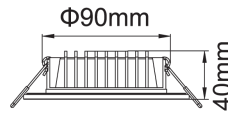

- Commercial and Residential

Product Data

Order Code	Wattage	CCT	Lumen Output	Size(mm)	Beam Angle(°)
171015	9W	3000/4000/5700K	800Lm	108ø, 90ø, 40mm	60°
171015BK	9W	3000/4000/5700K	800Lm	108ø, 90ø, 40mm	60°
171015-DALI	9W	3000/4000/5700K	800Lm	108ø, 90ø, 40mm	60°
171015BK-DALI	9W	3000/4000/5700K	750Lm	108ø, 90ø, 40mm	60°