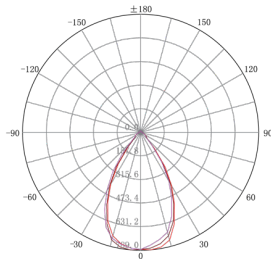

- Commercial and Residential

Product Data

Order Code	Wattage	CCT	Lumen Output	Size(mm)	Beam Angle(°)
171015	9W	3000/4000/5700K	800Lm	108ø, 90ø, 40mm	60°
171015BK	9W	3000/4000/5700K	800Lm	108ø, 90ø, 40mm	60°
171015-DALI	9W	3000/4000/5700K	800Lm	108ø, 90ø, 40mm	60°
171015BK-DALI	9W	3000/4000/5700K	750Lm	108ø, 90ø, 40mm	60°