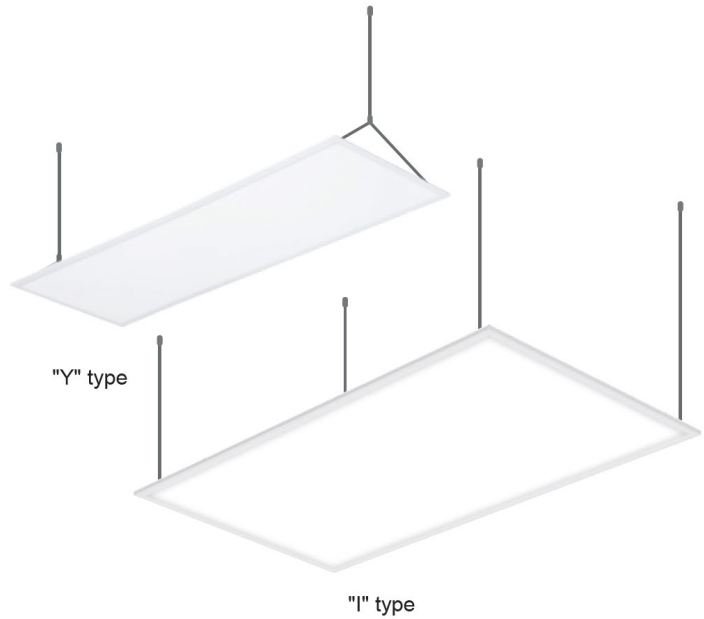

**Features**

- 1.8m wire
- Suspension height can be adjusted
- Suspension type: I type or Y type

**Installation Options**

- Suspension mounting

**Products Data**

Order Code	Part No.	Model No.	Length	Note
312003	312003	ECA29PL (Y Type)	1.5m	1 kit per panel, For use with 295mm wide B-Version panel
312004	312004	ECA27PL (I Type)	1.8m	1 kit per panel, For use with 595mm wide B-Version panel
312007	312007	ECA32PL (Y Type)	1.5m	1 kit per panel, For use with 295mm wide C-Version panel
312008	312008	ECA31PL (I Type)	1.8m	1 kit per panel, For use with 595mm wide C-Version panel

X2

X4

312003

Y Type

X4

X4

312004

I Type