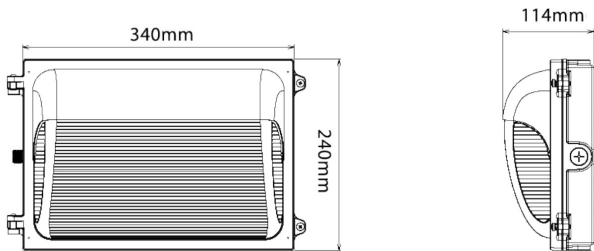

Applications

- Area lighting, security, entryways, perimeter lighting

Product Data

Order Code	Wattage	CCT	Lumen Output	Size(LxD)mm	Lifetime(Hours)
191001	120/100/80/60W	3K/4K/5K	16200Lm	340 x 240 x 114	50000