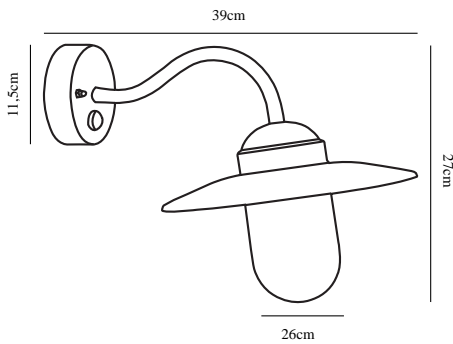

LUXEMBOURG | WALL LIGHTING | GALVANIZED nordlux®

22661031

Voltage (V): 230 Volt
IP degree if the fixture includes two types of IP degree: IP54
Maximum compatible bulb wattage (W): 60W
Class (Class I, Class II, Class III): Class 1 (Earth contact)
Lampholder type (eg, E27/E14, etc): E27
Parallel connection possible?: True

Color: Galvanized
Height (cm): 27
Shade Diameter (cm): 27
Projection (cm): 47
EAN: 5701581020054
TUN: 5133097
Item Number: 22661031
Pcs Per Master Carton: 3

Sales Box Height (cm): 50.5
Sales Box Width(cm): 21.5
Sales Box Depth (cm): 28
Sales Box Volume m³ : 0.0304
Net weight of the luminaire (kg): 0.95

Primary material: Galvanized steel
Secondary material: Glass
Color of the Glass: Clear

• Build-in parallel connection • Build-in daylight and motion sensor

This elegant wall light from the Nordlux Luxembourg series is a classic outdoor wall light with a glass dome to provide beautiful lighting at your entrance, in the driveway, garage, on the terrace, or on the patio. The light can be connected in parallel with several lights and is equipped with an LED bulb.