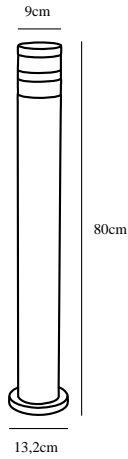

BIRK | GARDEN LIGHTING | BLACK

45518003

nordlux®

Voltage (V): 230 Volt
IP degree if the fixture includes
two types of IP degree: IP44
Maximum compatible bulb
wattage (W): 40W
Class (Class I, Class II, Class III):
Class 2 (Double isolated)
Lampholder type (eg, E27/E14,
etc): E27
Parallel connection possible?:
True

Color: Black
Height (cm): 80
Base Dimention (cm): 13.2
EAN: 5701581363984
TUN: 1896580
Item Number: 45518003
Pcs Per Master Carton: 3

Sales Box Height (cm): 81
Sales Box Width(cm): 13
Sales Box Depth (cm): 14
Sales Box Volume m³ : 0.0147
Net weight of the luminaire (kg):
1.52

Primary material: Aluminium
Secondary material: Plastic
Color of the Glass: Clear

- Build-in parallel connection • Can be mounted on Nordlux base unit
- Build-in parallel connection

Modern and stylish garden light with a graphic design in black lacquered metal and E27 socket. The light is ideal for mounting by the driveway or along the garden path.