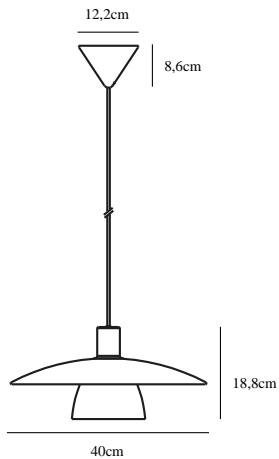

VERONA | PENDANTS/SUSPENDED LIGHTING |

nordlux®

BLACK

2010863001

Voltage (V): 230 Volt
IP degree if the fixture includes two types of IP degree: IP20
Maximum compatible bulb wattage (W): 40W
Class (Class I, Class II, Class III): Class 2 (Double isolated)
Lampholder type (eg, E27/E14, etc): E27

Primary material: Glass
Secondary material: Metal
Color of the Glass: Opal white
Color of the cable: Black
Length of the cable (cm): 200
Is the cable replaceable: False

Color: Black
Height (cm): 18.8
Width (cm): 40
Shade Diameter (cm): 40
Lenght (cm): 40
EAN: 5704924001635
TUN: 2100606
Item Number: 2010863001

Pcs Per Master Carton: 3
Sales Box Height (cm): 45.5
Sales Box Width(cm): 18.5
Sales Box Depth (cm): 45.5
Sales Box Volume m³ : 0.0383
Net weight of the luminaire (kg): 1.8

• Contemporary classic style