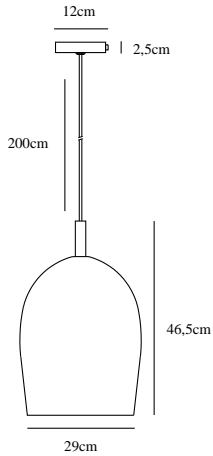

UMA 30 | PENDANTS/SUSPENDED LIGHTING | GREY

2112733047

nordlux®

Voltage (V): 230 Volt
IP degree if the fixture includes
two types of IP degree: IP20
Maximum compatible bulb
wattage (W): 40W
Class (Class I, Class II, Class III):
Class 1 (Earth contact)
Lampholder type (eg, E27/E14,
etc): E27

Primary material: Glass
Secondary material: Metal
Color of the cable: Black
Length of the cable (cm): 200
Is the cable replaceable: False

Color: Grey

Height (cm): 46.5
Width (cm): 29
Shade Diameter (cm): 29
Lenght (cm): 29

EAN: 5704924005763
TUN: 2148634
Item Number: 2112733047
Pcs Per Master Carton: 3

Sales Box Height (cm): 44
Sales Box Width(cm): 35
Sales Box Depth (cm): 35
Sales Box Volume m³ : 0.0539
Net weight of the luminaire (kg):
1.8