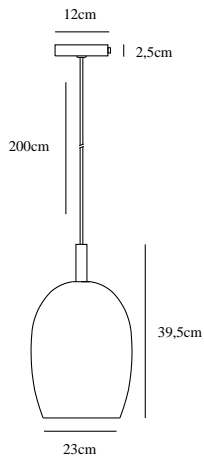

UMA 23 | PENDANTS/SUSPENDED LIGHTING |

nordlux®

GREY

2112723047

Voltage (V): 230 Volt
IP degree if the fixture includes two types of IP degree: IP20
Maximum compatible bulb wattage (W): 40W
Class (Class I, Class II, Class III): Class 1 (Earth contact)
Lampholder type (eg, E27/E14, etc): E27

Primary material: Glass
Secondary material: Metal
Color of the cable: Black
Length of the cable (cm): 200
Is the cable replaceable: False

Color: Grey
Height (cm): 39.5
Width (cm): 23
Shade Diameter (cm): 23
Lenght (cm): 23
EAN: 5704924005749
TUN: 2148637
Item Number: 2112723047
Pcs Per Master Carton: 3

Sales Box Height (cm): 38
Sales Box Width(cm): 28
Sales Box Depth (cm): 28
Sales Box Volume m³ : 0.0298
Net weight of the luminaire (kg): 1.7

- Modern and decorative design • Mouthblown glass shade
- Create your own design expression with a decorative bulb • Modern and decorative design