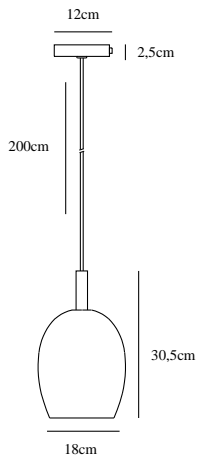

## GREY

2112703047

Voltage (V): 230 Volt  
IP degree if the fixture includes two types of IP degree: IP20  
Maximum compatible bulb wattage (W): 40W  
Class (Class I, Class II, Class III): Class 1 (Earth contact)  
Lampholder type (eg, E27/E14, etc): E27

Primary material: Glass  
Secondary material: Metal  
Color of the cable: Black  
Length of the cable (cm): 200  
Is the cable replaceable: False

Color: Grey

Height (cm): 30.5  
Width (cm): 18  
Shade Diameter (cm): 18  
Length (cm): 18

EAN: 5704924005725  
TUN: 2148643  
Item Number: 2112703047  
Pcs Per Master Carton: 3

Sales Box Height (cm): 35  
Sales Box Width(cm): 25  
Sales Box Depth (cm): 25  
Sales Box Volume m<sup>3</sup> : 0.0219  
Net weight of the luminaire (kg): 0.9