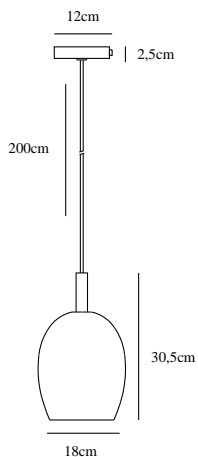

UMA 18 | PENDANTS/SUSPENDED LIGHTING | OPAL WHITE

2112703001

nordlux®

Voltage (V): 230 Volt
IP degree if the fixture includes
two types of IP degree: IP20
Maximum compatible bulb
wattage (W): 40W
Class (Class I, Class II, Class III):
Class 1 (Earth contact)
Lampholder type (eg, E27/E14,
etc): E27

Primary material: Glass
Secondary material: Metal
Color of the cable: Black
Length of the cable (cm): 200
Is the cable replaceable: False

Color: Opal white

Height (cm): 30.5
Width (cm): 18
Shade Diameter (cm): 18
Length (cm): 18

EAN: 5704924006180
TUN: 2148645
Item Number: 2112703001
Pcs Per Master Carton: 3

Sales Box Height (cm): 35
Sales Box Width(cm): 25
Sales Box Depth (cm): 25
Sales Box Volume m³ : 0.0219
Net weight of the luminaire (kg):
0.9