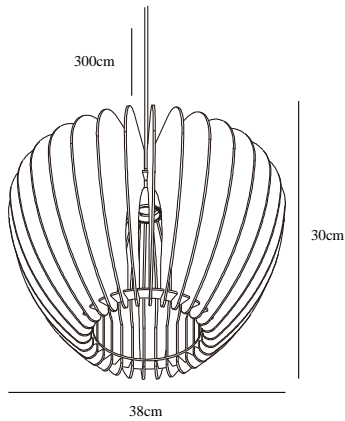

## | BLACK

46433003

Voltage (V): 230 Volt  
IP degree if the fixture includes two types of IP degree: IP20  
Maximum compatible bulb wattage (W): 60W  
Class (Class I, Class II, Class III): Class 2 (Double isolated)  
Lampholder type (eg, E27/E14, etc): E27  
Dimmerable: Yes with compatible bulb

Primary material: Wood  
Color of the cable: Black  
Length of the cable (cm): 300  
Is the cable replaceable: False

Color: Black  
Shade Diameter (cm): 38  
Shade Height (cm): 30  
EAN: 5701581404885  
TUN: 1973653  
Item Number: 46433003  
Pcs Per Master Carton: 3

Sales Box Height (cm): 32.5  
Sales Box Width(cm): 12  
Sales Box Depth (cm): 32.5  
Sales Box Volume m<sup>3</sup> : 0.0127  
Net weight of the luminaire (kg): 1.384

• Nature style • Nature style

The warm colours and vibrant textures found in nature are transformed into stylish, Nordic design in the Tribeca series. The design and choice of materials are organic, and a balanced and pleasant light is achieved through the decorative slats that elegantly cast light over any dining or seating area.