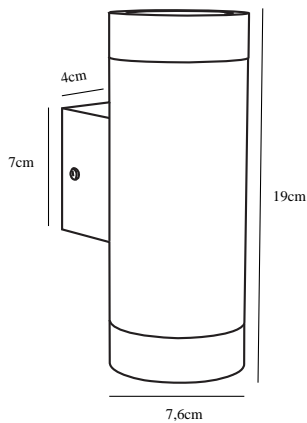

TIN MAXI SENSOR | WALL LIGHTING | BLACK

21519103

nordlux®

Voltage (V): 230 Volt
IP degree if the fixture includes two types of IP degree: IP54
Maximum compatible bulb wattage (W): 2X35W
Class (Class I, Class II, Class III): Class 1 (Earth contact)
Lampholder type (eg, E27/E14, etc): GU10
Parallel connection possible?: True

Color: Black
Height (cm): 22
Projection (cm): 12.5
EAN: 5701581329287
TUN: 1828002
Item Number: 21519103

Pcs Per Master Carton: 3
Sales Box Height (cm): 23
Sales Box Width(cm): 8
Sales Box Depth (cm): 14
Sales Box Volume m³ : 0.0026
Net weight of the luminaire (kg): 0.54

This attractive Nordlux wall light is made of black painted aluminium and provides good lighting for your main entrance or garage. The design is simple and Scandinavian – the quality is high. This version of the Tin Maxi light has 2 light bulbs, which diffuse light both upward and downward – a very elegant detail. This light has a built-in sensor that activates upon sensing movement, and shuts off when all is still.