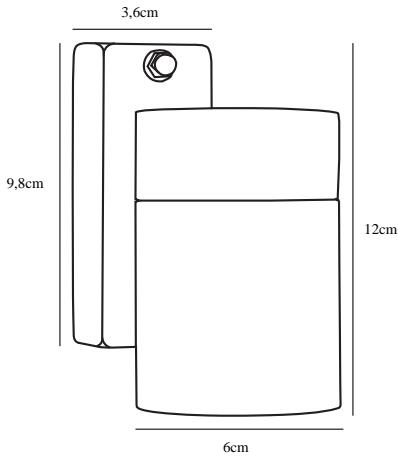

TIN SINGLE | WALL LIGHTING | ALUMINIUM

21509929

nordlux®

Voltage (V): 230 Volt
IP degree if the fixture includes
two types of IP degree: IP54
Maximum compatible bulb
wattage (W): 35W
Class (Class I, Class II, Class III):
Class 1 (Earth contact)
Lampholder type (eg, E27/E14,
etc): GU10
Parallel connection possible?:
False

Color: Aluminium
Height (cm): 10.5
Projection (cm): 12.5
EAN: 5701581323087
TUN: 1824806
Item Number: 21509929

Pcs Per Master Carton: 3
Sales Box Height (cm): 11
Sales Box Width(cm): 8
Sales Box Depth (cm): 14
Sales Box Volume m³ : 0.0012
Net weight of the luminaire (kg):
0.31