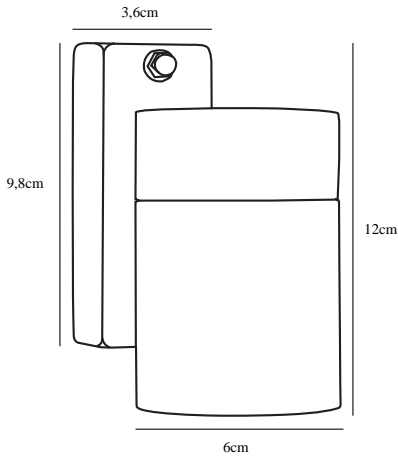

# TIN SINGLE | WALL LIGHTING | BLACK

21509903

nordlux®

Voltage (V): 230 Volt  
IP degree if the fixture includes two types of IP degree: IP54  
Maximum compatible bulb wattage (W): 35W  
Class (Class I, Class II, Class III): Class 1 (Earth contact)  
Lampholder type (eg, E27/E14, etc): GU10  
Parallel connection possible?: False

Primary material: Metal  
Secondary material: Glass  
Color of the Glass: Clear

Color: Black  
Height (cm): 10.5  
Width (cm): 7.6  
Projection (cm): 12.5  
EAN: 5701581322981  
TUN: 1824807  
Item Number: 21509903

Pcs Per Master Carton: 3  
Sales Box Height (cm): 8  
Sales Box Width(cm): 11  
Sales Box Depth (cm): 13.5  
Sales Box Volume m<sup>3</sup> : 0.0012  
Net weight of the luminaire (kg): 0.367

• Retrofit GU10 bulbs • Retrofit GU10 bulbs