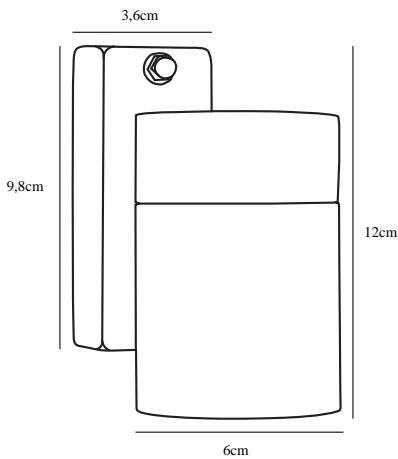

TIN SINGLE | WALL LIGHTING | WHITE

21509901

nordlux®

Voltage (V): 230 Volt
IP degree if the fixture includes
two types of IP degree: IP54
Maximum compatible bulb
wattage (W): 35W
Class (Class I, Class II, Class III):
Class 1 (Earth contact)
Lampholder type (eg, E27/E14,
etc): GU10
Parallel connection possible?:
False

Primary material: Metal
Secondary material: Glass
Color of the Glass: Clear

Color: White
Height (cm): 10.5
Width (cm): 7.6
Projection (cm): 12.5
EAN: 5701581322882
TUN: 1824805
Item Number: 21509901

Pcs Per Master Carton: 3
Sales Box Height (cm): 11
Sales Box Width(cm): 8
Sales Box Depth (cm): 14
Sales Box Volume m³ : 0.0012
Net weight of the luminaire (kg):
0.367