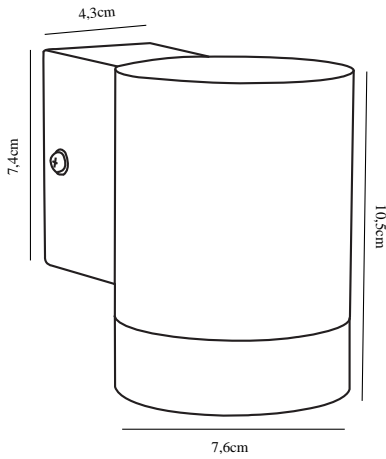

# TIN SENSOR | WALL LIGHTING | ALUMINIUM

21509129

nordlux®

Voltage (V): 230 Volt  
IP degree if the fixture includes  
two types of IP degree: IP54  
Maximum compatible bulb  
wattage (W): 35W  
Class (Class I, Class II, Class III):  
Class 1 (Earth contact)  
Lampholder type (eg, E27/E14,  
etc): GU10  
Parallel connection possible?:  
True

Color: Aluminium  
Height (cm): 16  
Projection (cm): 12.5  
EAN: 5701581328785  
TUN: 1827284  
Item Number: 21509129

Pcs Per Master Carton: 3  
Sales Box Height (cm): 17  
Sales Box Width(cm): 13  
Sales Box Depth (cm): 8  
Sales Box Volume m<sup>3</sup> : 0.0018  
Net weight of the luminaire (kg):  
0.384