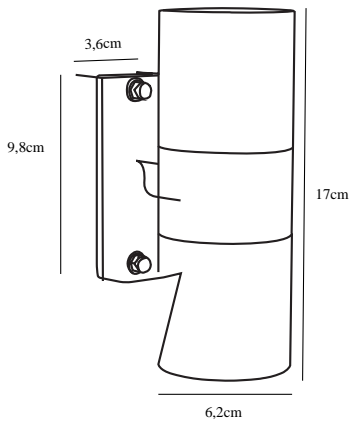

TIN DOUBLE | WALL LIGHTING | COPPER

21279930

nordlux®

Voltage (V): 230 Volt
IP degree if the fixture includes two types of IP degree: IP54
Maximum compatible bulb wattage (W): 2X35W
Class (Class I, Class II, Class III): Class 1 (Earth contact)
Lampholder type (eg, E27/E14, etc): GU10
Parallel connection possible?: False

Color: Copper
Height (cm): 17
Projection (cm): 11.5
EAN: 5701581327887
TUN: 1827279
Item Number: 21279930

Pcs Per Master Carton: 3
Sales Box Height (cm): 18
Sales Box Width(cm): 8
Sales Box Depth (cm): 13
Sales Box Volume m³ : 0.0019
Net weight of the luminaire (kg): 0.72