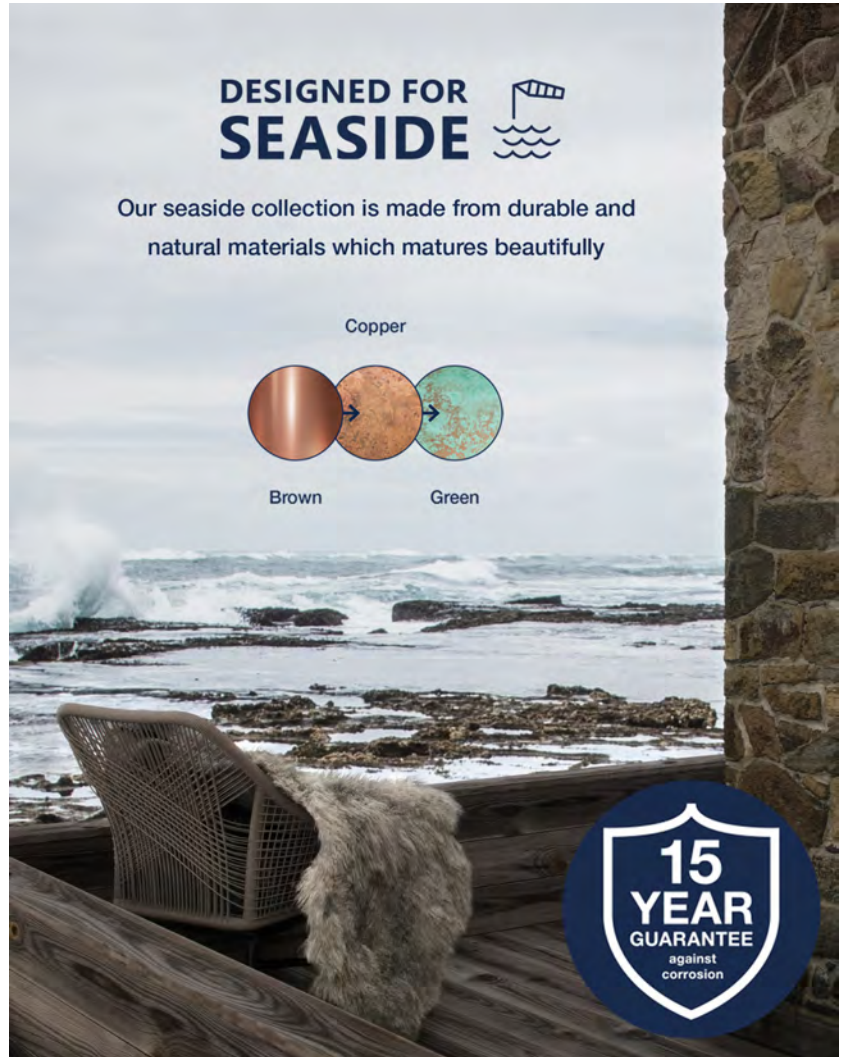

TIN DOUBLE | WALL LIGHTING | COPPER

21279930

nordlux®

Voltage (V): 230 Volt
IP degree if the fixture includes two types of IP degree: IP54
Maximum compatible bulb wattage (W): 2X35W
Class (Class I, Class II, Class III): Class 1 (Earth contact)
Lampholder type (eg, E27/E14, etc): GU10
Parallel connection possible?: False

Color: Copper
Height (cm): 17
Projection (cm): 11.5
EAN: 5701581327887
TUN: 1827279
Item Number: 21279930

Pcs Per Master Carton: 3
Sales Box Height (cm): 18
Sales Box Width(cm): 8
Sales Box Depth (cm): 13
Sales Box Volume m³ : 0.0019
Net weight of the luminaire (kg): 0.72

Primary material: Copper
Secondary material: Glass
Color of the Glass: Clear

- Retrofit GU10 bulbs • Both up- and down-light
- Retrofit GU10 bulbs

Stylish outdoor wall light from Nordlux in streamlined design – a gorgeous outdoor light source for the front door or near the carport. The light has two light bulbs, which give an elegant and interesting lighting.