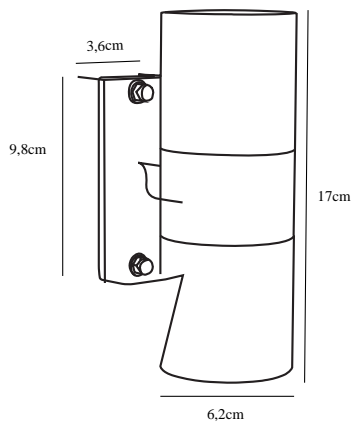

# TIN DOUBLE | WALL LIGHTING | BLACK

21279903

nordlux®

Voltage (V): 230 Volt  
IP degree if the fixture includes two types of IP degree: IP54  
Maximum compatible bulb wattage (W): 2X35W  
Class (Class I, Class II, Class III): Class 1 (Earth contact)  
Lampholder type (eg, E27/E14, etc): GU10  
Parallel connection possible?: False

Color: Black  
Height (cm): 17  
Projection (cm): 11  
EAN: 5701581327788  
TUN: 1827977  
Item Number: 21279903

Pcs Per Master Carton: 3  
Sales Box Height (cm): 18  
Sales Box Width(cm): 7  
Sales Box Depth (cm): 13  
Sales Box Volume m<sup>3</sup> : 0.0016  
Net weight of the luminaire (kg): 0.72