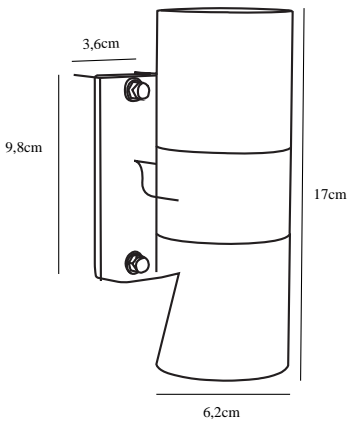

TIN DOUBLE | WALL LIGHTING | STAINLESS STEEL

21279134

Voltage (V): 230 Volt
IP degree if the fixture includes two types of IP degree: IP54
Maximum compatible bulb wattage (W): 2X35W
Class (Class I, Class II, Class III): Class 1 (Earth contact)
Lampholder type (eg, E27/E14, etc): GU10
Parallel connection possible?: False

Color: Stainless steel
Height (cm): 17
Projection (cm): 10.5
EAN: 5701581327986
TUN: 1833824
Item Number: 21279134
Pcs Per Master Carton: 3

Sales Box Height (cm): 18
Sales Box Width(cm): 13
Sales Box Depth (cm): 7
Sales Box Volume m³ : 0.0016
Net weight of the luminaire (kg): 0.62