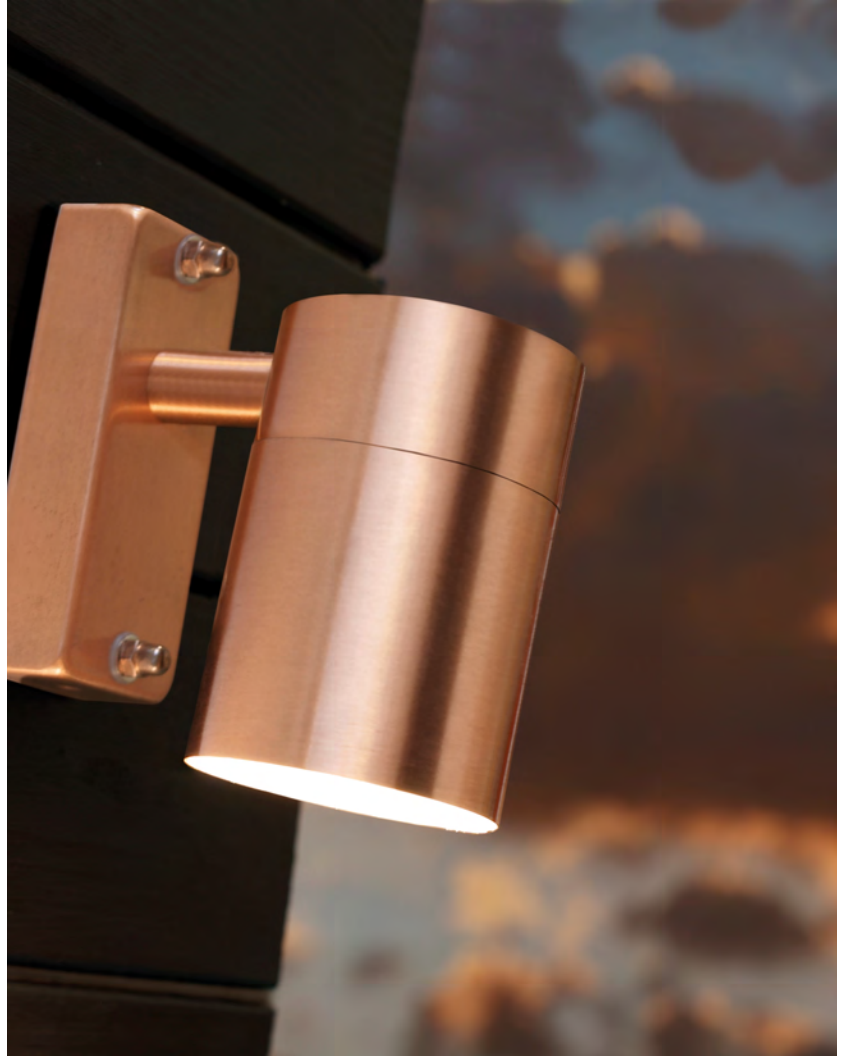

TIN SINGLE | WALL LIGHTING | COPPER

21269930

nordlux®

Voltage (V): 230 Volt
IP degree if the fixture includes two types of IP degree: IP54
Maximum compatible bulb wattage (W): 35W
Class (Class I, Class II, Class III): Class 1 (Earth contact)
Lampholder type (eg, E27/E14, etc): GU10
Parallel connection possible?: False

Primary material: Copper
Secondary material: Glass
Color of the Glass: Clear

Color: Copper
Height (cm): 12
Projection (cm): 11.5
EAN: 5701581327481
TUN: 1839544
Item Number: 21269930

Pcs Per Master Carton: 3
Sales Box Height (cm): 13
Sales Box Width(cm): 7
Sales Box Depth (cm): 13
Sales Box Volume m³ : 0.0012
Net weight of the luminaire (kg): 0,48

• Retrofit GU10 bulbs • Retrofit GU10 bulbs

Wall light from Nordlux crafted in a very stylish and modern design. The light will fit perfectly on the outer wall or as a patio light.