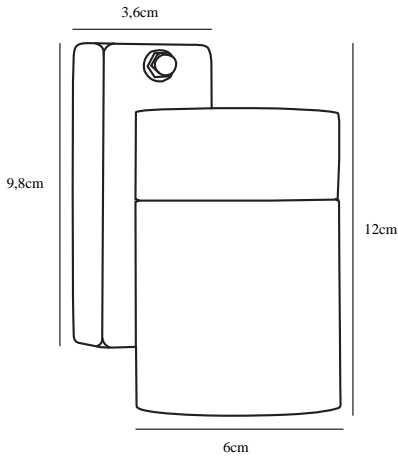

TIN SINGLE | WALL LIGHTING | COPPER

21269930

nordlux®

Voltage (V): 230 Volt
IP degree if the fixture includes two types of IP degree: IP54
Maximum compatible bulb wattage (W): 35W
Class (Class I, Class II, Class III): Class 1 (Earth contact)
Lampholder type (eg, E27/E14, etc): GU10
Parallel connection possible?: False

Primary material: Copper
Secondary material: Glass
Color of the Glass: Clear

Color: Copper
Height (cm): 12
Projection (cm): 11.5
EAN: 5701581327481
TUN: 1839544
Item Number: 21269930

Pcs Per Master Carton: 3
Sales Box Height (cm): 13
Sales Box Width(cm): 7
Sales Box Depth (cm): 13
Sales Box Volume m³ : 0.0012
Net weight of the luminaire (kg): 0,48