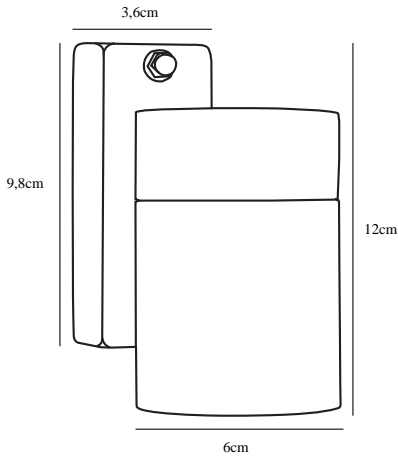

TIN SINGLE | WALL LIGHTING | BLACK

21269903

nordlux®

Voltage (V): 230 Volt
IP degree if the fixture includes
two types of IP degree: IP54
Maximum compatible bulb
wattage (W): 35W
Class (Class I, Class II, Class III):
Class 1 (Earth contact)
Lampholder type (eg, E27/E14,
etc): GU10
Parallel connection possible?:
False

Color: Black
Height (cm): 12
Projection (cm): 11.5
EAN: 5701581322684
TUN: 1824803
Item Number: 21269903

Pcs Per Master Carton: 3
Sales Box Height (cm): 7
Sales Box Width(cm): 13
Sales Box Depth (cm): 13
Sales Box Volume m³ : 0.0012
Net weight of the luminaire (kg):
0,4