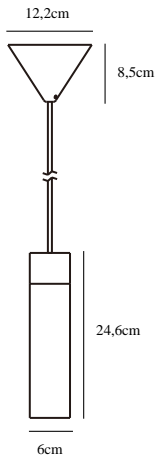

TILO | PENDANTS/SUSPENDED LIGHTING | BLACKnordlux®

2010453003

Voltage (V): 230 Volt
IP degree if the fixture includes two types of IP degree: IP20
Class (Class I, Class II, Class III): Class 2 (Double isolated)
Lampholder type (eg, E27/E14, etc): GU10

Primary material: Metal
Secondary material: Wood
Color of the cable: Black
Length of the cable (cm): 200
Is the cable replaceable: False

Color: Black
Shade Diameter (cm): 6
Shade Height (cm): 24.6
EAN: 5704924001444
TUN: 2100541
Item Number: 2010453003
Pcs Per Master Carton: 6

Sales Box Height (cm): 21.5
Sales Box Width(cm): 13
Sales Box Depth (cm): 13
Sales Box Volume m³ : 0.0036
Net weight of the luminaire (kg): 0.678

• Natural Scandinavian simplicity

The minimalistic Tilo series oozes of Nordic elegance with the slim design and clean lines. The thin lamp head emits a precise downward light, and with the unmistakable character feature of ash wood and matte metal, Tilo is the perfect addition to the stylish and modern home.