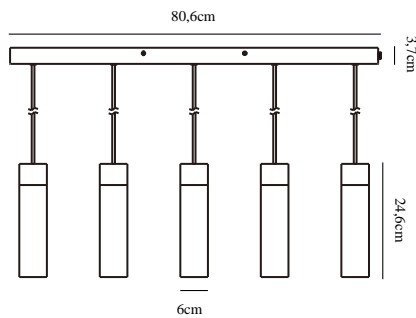

TILO 5-SPOT | PENDANTS/SUSPENDED LIGHTING | nordlux®

GREY

2010483010

Voltage (V): 230 Volt
IP degree if the fixture includes two types of IP degree: IP20
Class (Class I, Class II, Class III): Class 2 (Double isolated)
Lampholder type (eg, E27/E14, etc): GU10

Primary material: Metal
Color of the cable: White
Length of the cable (cm): 200
Is the cable replaceable: False

Color: Grey
Width (cm): 6
Shade Diameter (cm): 6
Shade Height (cm): 24.6
Length (cm): 80.6

EAN: 5704924001499
TUN: 2100547
Item Number: 2010483010
Pcs Per Master Carton: 2

Sales Box Height (cm): 83
Sales Box Width(cm): 21
Sales Box Depth (cm): 8
Sales Box Volume m³ : 0.0139
Net weight of the luminaire (kg): 4.464

- Nature style • FSC certified ash wood
- Perfect above long dining table or kitchen island • Nature style

The minimalistic Tilo series oozes of Nordic elegance with the slim design and clean lines. The thin lamp head emits a precise downward light, and with the unmistakable character feature of ash wood and matte metal, Tilo is the perfect addition to the stylish and modern home.