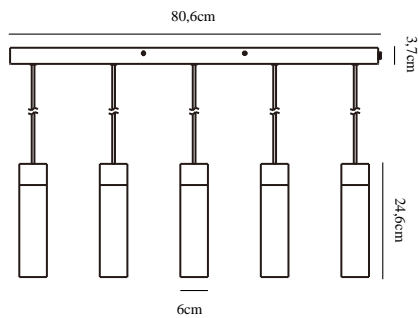

TILO 5-SPOT | PENDANTS/SUSPENDED LIGHTING | nordlux®

BLACK

2010483003

Voltage (V): 230 Volt
IP degree if the fixture includes two types of IP degree: IP20
Class (Class I, Class II, Class III): Class 2 (Double isolated)
Lampholder type (eg, E27/E14, etc): GU10

Primary material: Metal
Secondary material: Wood
Color of the cable: Black
Length of the cable (cm): 200
Is the cable replaceable: False

Color: Black
Width (cm): 6
Shade Diameter (cm): 6
Shade Height (cm): 24.6
Length (cm): 80.6

EAN: 5704924001482
TUN: 2100546
Item Number: 2010483003
Pcs Per Master Carton: 2

Sales Box Height (cm): 83
Sales Box Width(cm): 21
Sales Box Depth (cm): 8
Sales Box Volume m³ : 0.0139
Net weight of the luminaire (kg): 4.464

- Nature style • FSC certified ash wood
- Perfect above long dining table or kitchen island • Natural Scandinavian simplicity

The minimalistic Tilo series oozes of Nordic elegance with the slim design and clean lines. The thin lamp head emits a precise downward light, and with the unmistakable character feature of ash wood and matte metal, Tilo is the perfect addition to the stylish and modern home.