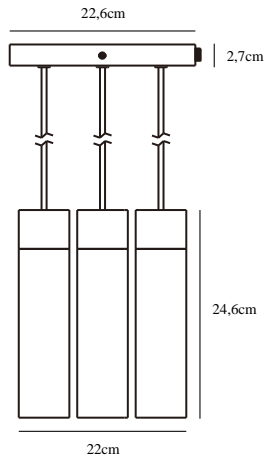

## GREY

2010473010

Voltage (V): 230 Volt  
IP degree if the fixture includes two types of IP degree: IP20  
Maximum compatible bulb wattage (W): 15W  
Class (Class I, Class II, Class III): Class 2 (Double isolated)  
Lampholder type (eg, E27/E14, etc): GU10

Primary material: Metal  
Secondary material: Wood  
Color of the cable: White  
Length of the cable (cm): 200  
Is the cable replaceable: False

Color: Grey

Width (cm): 22  
Shade Diameter (cm): 6  
Shade Height (cm): 24.6  
Lenght (cm): 6

EAN: 5704924001475  
TUN: 2100545  
Item Number: 2010473010

Pcs Per Master Carton: 3  
Sales Box Height (cm): 23.5  
Sales Box Width(cm): 27.5  
Sales Box Depth (cm): 12.5  
Sales Box Volume m<sup>3</sup> : 0.0081  
Net weight of the luminaire (kg): 2.302