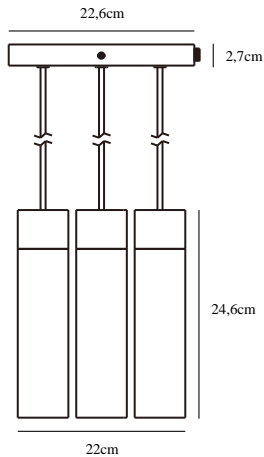

TILO 3-SPOT | PENDANTS/SUSPENDED LIGHTING | nordlux®

BLACK

2010473003

Voltage (V): 230 Volt
IP degree if the fixture includes two types of IP degree: IP20
Maximum compatible bulb wattage (W): 15W
Class (Class I, Class II, Class III): Class 2 (Double isolated)
Lampholder type (eg, E27/E14, etc): GU10

Primary material: Metal
Secondary material: Wood
Color of the cable: Black
Length of the cable (cm): 200
Is the cable replaceable: False

Color: Black
Width (cm): 22
Shade Diameter (cm): 6
Shade Height (cm): 24.6
Lenght (cm): 6

EAN: 5704924001468
TUN: 2100543
Item Number: 2010473003

Pcs Per Master Carton: 3
Sales Box Height (cm): 23.5
Sales Box Width(cm): 27.5
Sales Box Depth (cm): 12.5
Sales Box Volume m³ : 0.0081
Net weight of the luminaire (kg): 2.302

- Nature style • FSC certified ash wood
- Beautifully illuminates a dark corner in the home • Natural Scandinavian simplicity

The minimalistic Tilo series oozes of Nordic elegance with the slim design and clean lines. The thin lamp head emits a precise downward light, and with the unmistakable character feature of ash wood and matte metal, Tilo is the perfect addition to the stylish and modern home.