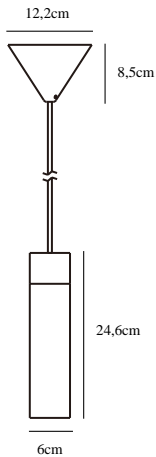

TILO | PENDANTS/SUSPENDED LIGHTING | GREY nordlux®

2010453010

Voltage (V): 230 Volt
IP degree if the fixture includes two types of IP degree: IP20
Class (Class I, Class II, Class III): Class 2 (Double isolated)
Lampholder type (eg, E27/E14, etc): GU10

Primary material: Metal
Secondary material: Wood
Color of the cable: White
Length of the cable (cm): 200
Is the cable replaceable: False

Color: Grey
Shade Diameter (cm): 6
Shade Height (cm): 24.6
EAN: 5704924001451
TUN: 2100542
Item Number: 2010453010
Pcs Per Master Carton: 6

Sales Box Height (cm): 21.5
Sales Box Width(cm): 13
Sales Box Depth (cm): 13
Sales Box Volume m³ : 0.0036
Net weight of the luminaire (kg): 0.678

• Natural Scandinavian simplicity

The minimalistic Tilo series oozes of Nordic elegance with the slim design and clean lines. The thin lamp head emits a precise downward light, and with the unmistakable character feature of ash wood and matte metal, Tilo is the perfect addition to the stylish and modern home.