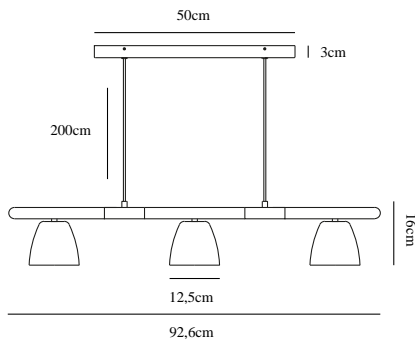

THEO | PENDANTS/SUSPENDED LIGHTING | BLACK

2112603003

nordlux®

Voltage (V): 230 Volt
IP degree if the fixture includes two types of IP degree: IP20
Maximum compatible bulb wattage (W): 35W
Class (Class I, Class II, Class III): Class 2 (Double isolated)
Lampholder type (eg, E27/E14, etc): GU10

Primary material: Metal
Secondary material: Wood
Color of the cable: Black
Length of the cable (cm): 200
Is the cable replaceable: False

Color: Black

Height (cm): 16
Width (cm): 12.5
Shade Diameter (cm): 12.5
Length (cm): 92.6

EAN: 5704924005671
TUN: 2148647
Item Number: 2112603003

Pcs Per Master Carton: 2
Sales Box Height (cm): 99
Sales Box Width(cm): 25
Sales Box Depth (cm): 15
Sales Box Volume m³ : 0.0371
Net weight of the luminaire (kg): 1.9

- Modern design • Trendy material mix of wood and metal
- FSC certified wood • Soft natural design

Invite nature into your home with a trendy combination of wood and metal. The Theo series radiates a very modern and unique design expression that is softened by the use of light ash wood. Perfect above the dining table for a pleasant ambience.