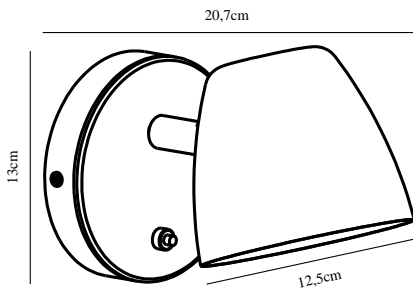

THEO | WALL LIGHTING | BLACK

2112631003

nordlux®

Voltage (V): 230 Volt
IP degree if the fixture includes two types of IP degree: IP20
Maximum compatible bulb wattage (W): 35W
Class (Class I, Class II, Class III): Class 2 (Double isolated)
Lampholder type (eg, E27/E14, etc): GU10
Switch placement: On the fixture

Primary material: Metal
Secondary material: Wood
Color of the cable: Black
Length of the cable (cm): 150
Is the cable replaceable: True

Color: Black
Height (cm): 13
Width (cm): 13
Shade Diameter (cm): 12.5
Base Dimension (cm): 13
Length (cm): 20.7
Projection (cm): 20.7
Tilt Angle (°): 90
Turning Angle (°): 350

EAN: 5704924005688
TUN: 2148706
Item Number: 2112631003

Pcs Per Master Carton: 3
Sales Box Height (cm): 19
Sales Box Width(cm): 24
Sales Box Depth (cm): 16
Sales Box Volume m³ : 0.0073
Net weight of the luminaire (kg): 0.54