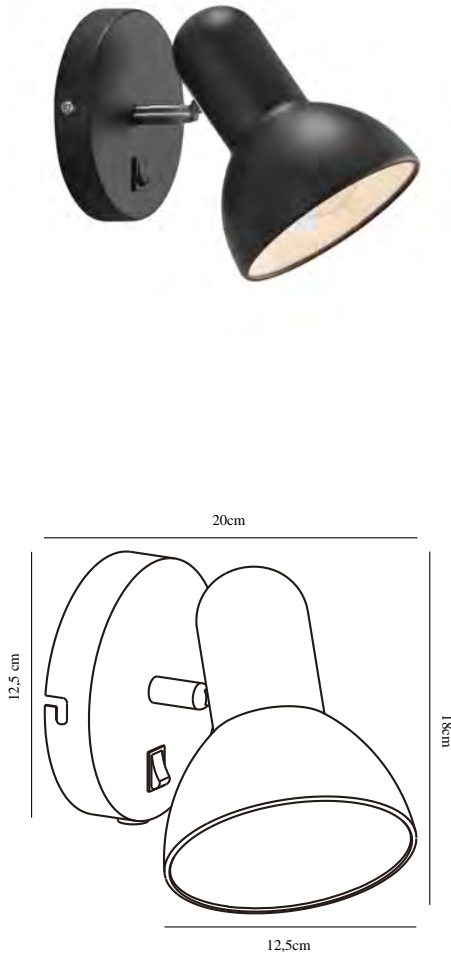

TEXAS | WALL LIGHTING | BLACK

47141003

nordlux®

Voltage (V): 230 Volt
IP degree if the fixture includes
two types of IP degree: IP20
Maximum compatible bulb
wattage (W): 60W
Class (Class I, Class II, Class III):
Class 2 (Double isolated)
Lampholder type (eg, E27/E14,
etc): E27
Dimmerable: Yes with compatible
bulb
Switch placement: On the fixture

Color: Black

Height (cm): 18
Width (cm): 13
Shade Diameter (cm): 12.5
Projection (cm): 20

EAN: 5701581412484
TUN: 1975378
Item Number: 47141003
Pcs Per Master Carton: 3

Sales Box Height (cm): 17
Sales Box Width(cm): 14
Sales Box Depth (cm): 19
Sales Box Volume m³ : 0.0045
Net weight of the luminaire (kg):
0.53

Primary material: Metal
Color of the cable: Black
Length of the cable (cm): 180

• Contemporary and simple style • Contemporary and simple style

In the Texas series, all excess is shed in favour of a simple expression that contributes to the minimalist and stylish home. The lamp's flexible, pivoting mechanism allows for a directional light that provides ideal lighting conditions. Texas is a timeless series that can give many years of joy.