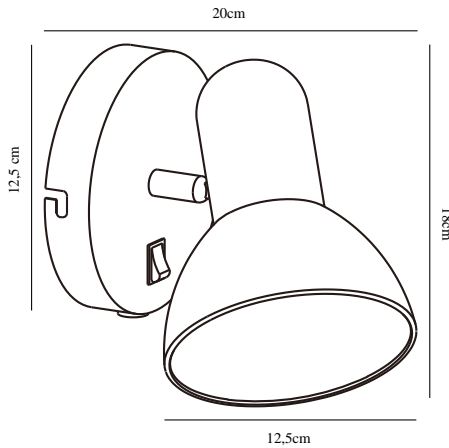

# TEXAS | WALL LIGHTING | WHITE

47141001

nordlux®

Voltage (V): 230 Volt  
IP degree if the fixture includes  
two types of IP degree: IP20  
Maximum compatible bulb  
wattage (W): 60W  
Class (Class I, Class II, Class III):  
Class 2 (Double isolated)  
Lampholder type (eg, E27/E14,  
etc): E27  
Dimmerable: Yes with compatible  
bulb  
Switch placement: On the fixture

Color: White  
Height (cm): 18  
Width (cm): 13  
Shade Diameter (cm): 12.5  
Projection (cm): 20

EAN: 5701581412385  
TUN: 1975377  
Item Number: 47141001  
Pcs Per Master Carton: 3

Sales Box Height (cm): 17  
Sales Box Width(cm): 14  
Sales Box Depth (cm): 19  
Sales Box Volume m<sup>3</sup> : 0.0045  
Net weight of the luminaire (kg):  
0.53

Primary material: Metal  
Color of the cable: White  
Length of the cable (cm): 180

• Contemporary and simple style • Contemporary and simple style

In the Texas series, all excess is shed in favour of a simple expression that contributes to the minimalist and stylish home. The lamp's flexible, pivoting mechanism allows for a directional light that provides ideal lighting conditions. Texas is a timeless series that can give many years of joy.