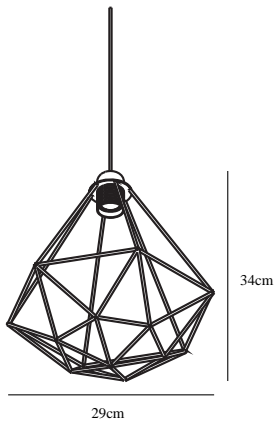

# TEES | PENDANTS/SUSPENDED LIGHTING | BLACK

nordlux®

84863003

Voltage (V): 230 Volt  
IP degree if the fixture includes two types of IP degree: IP20  
Maximum compatible bulb wattage (W): 60W  
Class (Class I, Class II, Class III): Class 2 (Double isolated)  
Lampholder type (eg, E27/E14, etc): E27  
Dimmerable: Yes with compatible bulb

Primary material: Metal  
Color of the cable: Black  
Length of the cable (cm): 250  
Is the cable replaceable: False

Color: Black  
Height (cm): 34  
Shade Diameter (cm): 29  
EAN: 5701581346581  
TUN: 1850670  
Item Number: 84863003  
Pcs Per Master Carton: 3

Sales Box Height (cm): 29  
Sales Box Width(cm): 27  
Sales Box Depth (cm): 30  
Sales Box Volume m<sup>3</sup> : 0.0235  
Net weight of the luminaire (kg): 0.55

• Industrial style • Industrial style

Pendant light in a modern and graphic design with shade in black lacquered metal. When the light bulb is visible between the slats, it is recommended to supply the light with a decorative bulb. The light is ideal for living rooms or hallways – does not include a light bulb.