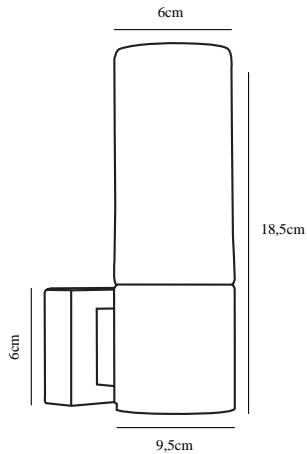

# TANGENS SINGLE | BATH LIGHTING | BRUSHED STEEL

nordlux®

17131032

Voltage (V): 230 Volt  
IP degree if the fixture includes two types of IP degree: IP44  
Maximum compatible bulb wattage (W): 40W  
Class (Class I, Class II, Class III): Class 2 (Double isolated)  
Lampholder type (eg, E27/E14, etc): E14  
Dimmerable: Yes with compatible bulb

Color: Brushed steel  
Height (cm): 18.5  
Width (cm): 6  
Shade Diameter (cm): 6  
Projection (cm): 9.5  
EAN: 5701581119055  
TUN: 5157240  
Item Number: 17131032  
Pcs Per Master Carton: 3

Sales Box Height (cm): 21  
Sales Box Width(cm): 9  
Sales Box Depth (cm): 18  
Sales Box Volume m<sup>3</sup> : 0.0034  
Net weight of the luminaire (kg): 0.5