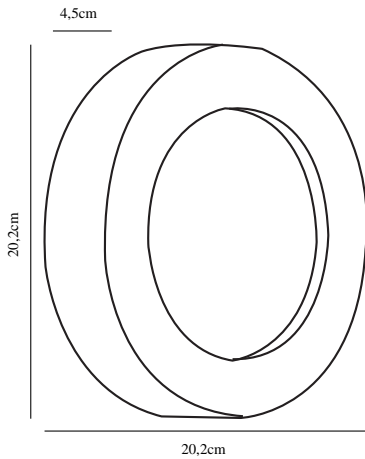

# TETON | CEILING LIGHTING | BLACK

84136003

nordlux®

Voltage (V): 230 Volt  
IP degree if the fixture includes  
two types of IP degree: IP54  
Class (Class I, Class II, Class III):  
Class 1 (Earth contact)  
Lampholder type (eg, E27/E14,  
etc): LED Module  
Parallel connection possible?:  
True

Primary material: Metal  
Secondary material: Plastic  
Color of the Glass: Opal white

Color: Black  
Shade Diameter (cm): 20.2  
Projection (cm): 4.5  
EAN: 5701581342286  
TUN: 1850701  
Item Number: 84136003  
Pcs Per Master Carton: 3

Sales Box Height (cm): 22  
Sales Box Width(cm): 5  
Sales Box Depth (cm): 22  
Sales Box Volume m<sup>3</sup> : 0.0024  
Net weight of the luminaire (kg):  
0.674

Useful Lumen (lm): 880  
Color Temperature (K): 3000  
Ra-value : 80  
Lifetime (h): 25000  
Spread Angle (°) (beam angle of  
luminaire): 160  
Candela (cd) (for directional  
lamp only): 0  
Energy Class: D