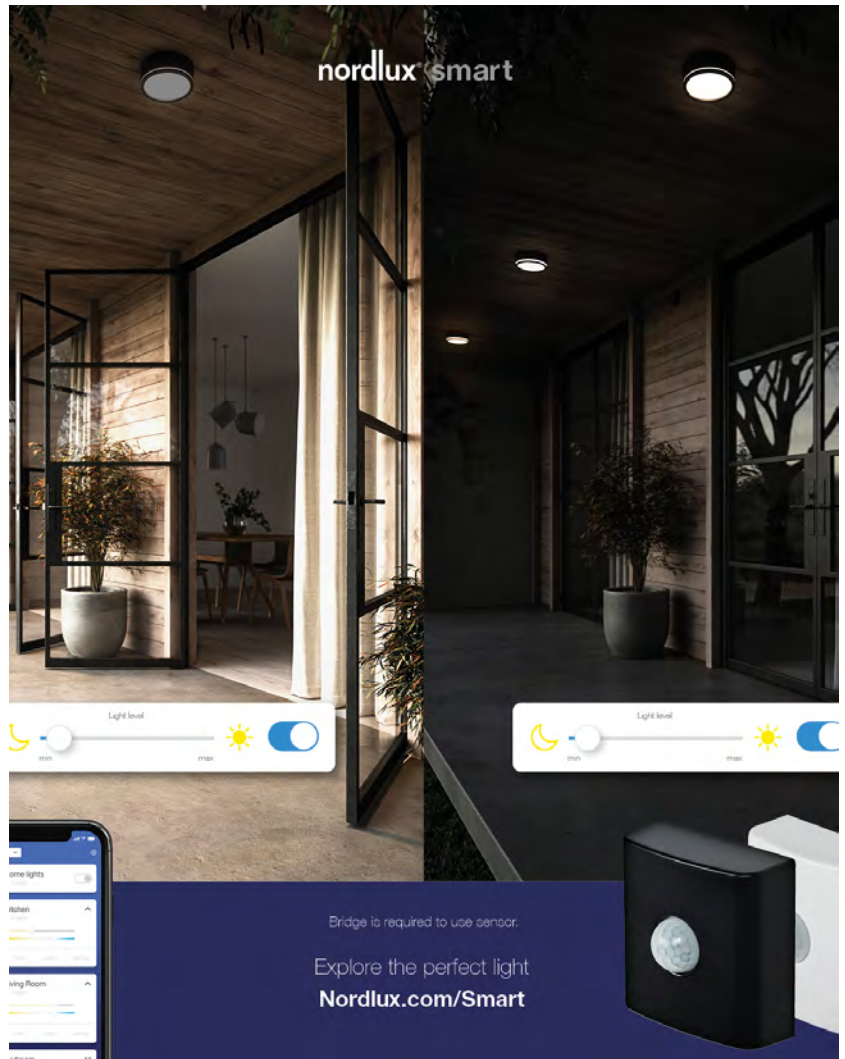

SMART LIGHT | ACCESSORIES | BLACK

49091003

nordlux®

IP degree if the fixture includes
two types of IP degree: IP54
Class (Class I, Class II, Class III):
Class 3 (12V)

Primary material: Plastic
Color: Black

Width (cm): 7.6
Lenght (cm): 7.6
Projection (cm): 4.5

EAN: 5701581465688
TUN: 2042397
Item Number: 49091003
Pcs Per Master Carton: 6
Sales Box Height (cm): 12
Sales Box Width(cm): 8

Sales Box Depth (cm): 5.5
Sales Box Volume m³ : 0.0005
Net weight of the luminaire (kg):
0.181

- Connects electronics to Nordlux Smart set-up
- Remote on/off and dimming
- Tracking of power consumption
- Easy installation without the use of cables

This UK Smart plug connects your non-Smart electronics to the Nordlux Smart system. You can use it for remote on/off and dimming and you can track your power consumption directly in the app on your smartphone or tablet.

The sensor operates via Bluetooth and is connected to the Nordlux Smart Light app, where you easily regulate the movement and darkness sensitivity sensor. Mount the sensor directly on the wall or with the enclosed bracket to determine the direction of the sensor. The Smart Sensor being IP safe, makes it ideal for both outdoor and bathroom use and has a battery life of 400 days.