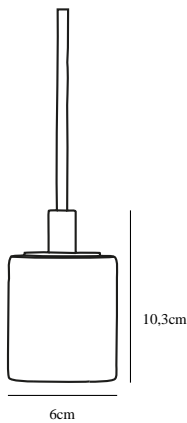

SIV | PENDANTS/SUSPENDED LIGHTING | BLACK nordlux®

45883003

Voltage (V): 230 Volt
IP degree if the fixture includes two types of IP degree: IP20
Maximum compatible bulb wattage (W): 60W
Class (Class I, Class II, Class III): Class 1 (Earth contact)
Lampholder type (eg, E27/E14, etc): E27
Dimmerable: Yes with compatible bulb

Primary material: Marble
Color of the cable: Black
Length of the cable (cm): 270
Is the cable replaceable: False

Color: Black
Height (cm): 10
EAN: 5701581372283
TUN: 1902362
Item Number: 45883003

Pcs Per Master Carton: 3
Sales Box Height (cm): 14
Sales Box Width(cm): 11
Sales Box Depth (cm): 14
Sales Box Volume m³ : 0.0022
Net weight of the luminaire (kg): 0.64