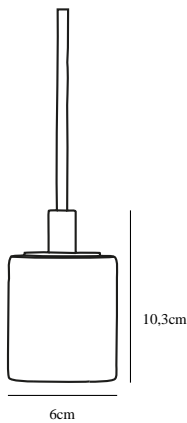

SIV | PENDANTS/SUSPENDED LIGHTING | WHITE nordlux®

45883001

Voltage (V): 230 Volt
IP degree if the fixture includes two types of IP degree: IP20
Maximum compatible bulb wattage (W): 60W
Class (Class I, Class II, Class III): Class 1 (Earth contact)
Lampholder type (eg, E27/E14, etc): E27
Dimmerable: Yes with compatible bulb

Primary material: Marble
Color of the cable: White
Length of the cable (cm): 270
Is the cable replaceable: False

Color: White
Height (cm): 10
EAN: 5701581372184
TUN: 1902361
Item Number: 45883001

Pcs Per Master Carton: 3
Sales Box Height (cm): 14
Sales Box Width(cm): 11
Sales Box Depth (cm): 14
Sales Box Volume m³ : 0.0022
Net weight of the luminaire (kg): 0.64