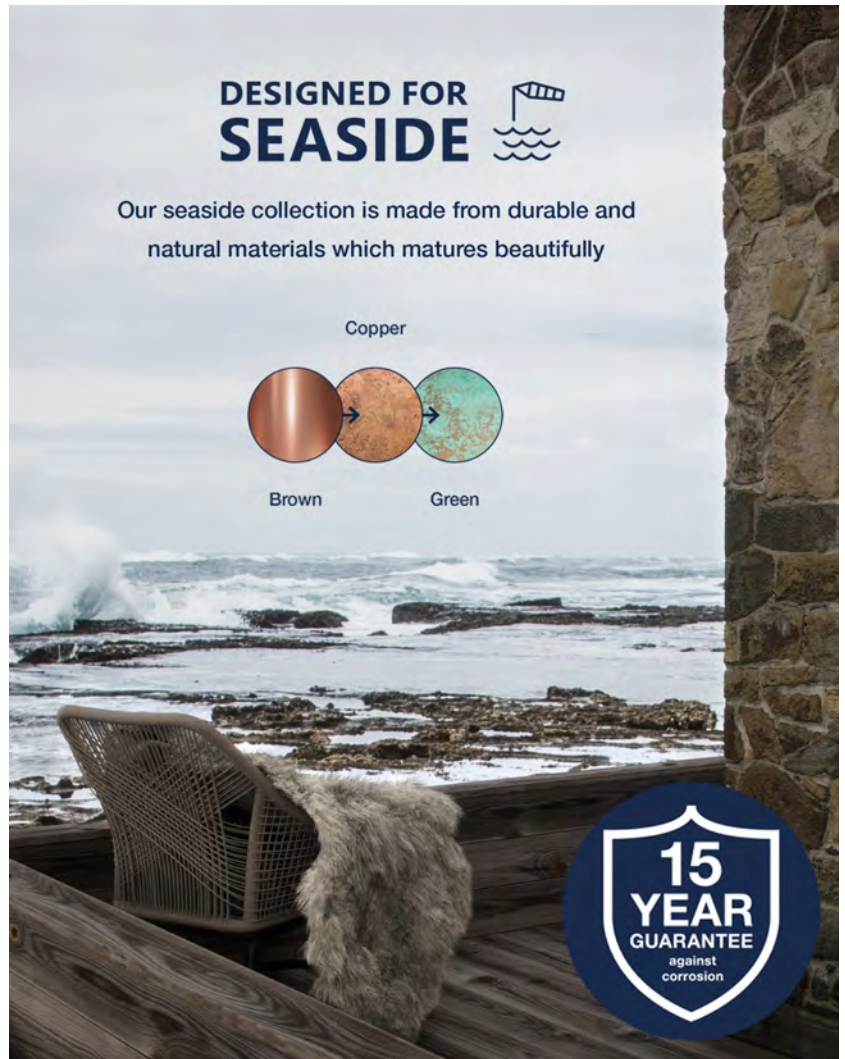

SCORPIUS MAXI | WALL LIGHTING | COPPER

21751030

nordlux®

Voltage (V): 230 Volt
IP degree if the fixture includes two types of IP degree: IP23
Maximum compatible bulb wattage (W): 60W
Class (Class I, Class II, Class III): Class 1 (Earth contact)
Lampholder type (eg, E27/E14, etc): E27
Parallel connection possible?: True

Color: Copper
Height (cm): 14
Width (cm): 27
Projection (cm): 14.5
EAN: 5701581240964
TUN: 7767296
Item Number: 21751030

Pcs Per Master Carton: 3
Sales Box Height (cm): 28
Sales Box Width(cm): 14
Sales Box Depth (cm): 15
Sales Box Volume m³ : 0.0059
Net weight of the luminaire (kg): 0.772

Primary material: Copper
Secondary material: Plastic
Color of the Glass: Satinated

- Timeless design • Build-in parallel connection
- Timeless design

Scorpius Maxi Wall light for outdoor use has a classic and timeless design. Scorpius has many uses – the perfect fit at the front door, at the entrance, on the fence, or in the stairwell. It can be used alone or with several placed side by side.

We recommend light fixtures in copper for coastal areas.