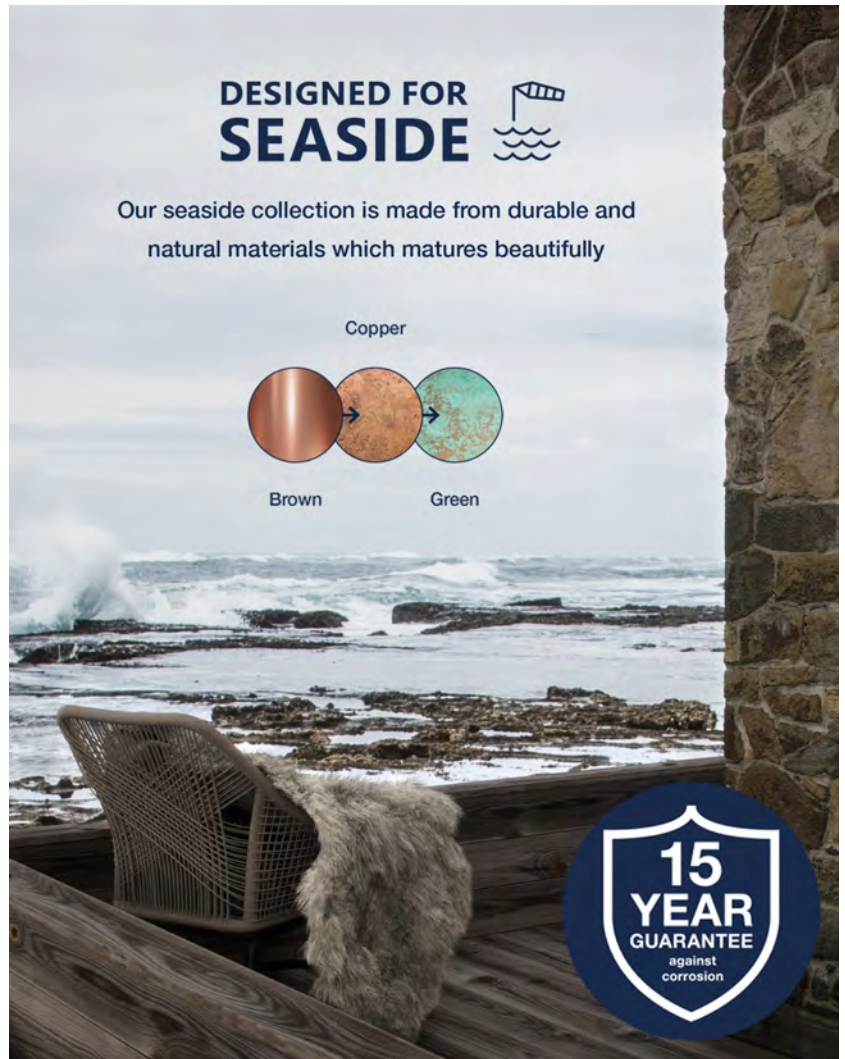

SCORPIUS | WALL LIGHTING | COPPER

21651030

nordlux®

Voltage (V): 230 Volt
IP degree if the fixture includes two types of IP degree: IP23
Maximum compatible bulb wattage (W): 40W
Class (Class I, Class II, Class III): Class 1 (Earth contact)
Lampholder type (eg, E27/E14, etc): E14
Parallel connection possible?: True

Color: Copper
Height (cm): 10
Width (cm): 20
Projection (cm): 10
EAN: 5701581916951
TUN: 8574857
Item Number: 21651030

Pcs Per Master Carton: 6
Sales Box Height (cm): 11
Sales Box Width(cm): 21
Sales Box Depth (cm): 11
Sales Box Volume m³ : 0.0025
Net weight of the luminaire (kg): 0.423

Primary material: Copper
Secondary material: Plastic
Color of the Glass: Satinated

- Timeless design • Build-in parallel connection
- Timeless design

Scorpius Wall light for outdoor use has a classic and timeless design. Scorpius has many uses – the perfect fit at the front door, at the entrance, on the fence, or in the stairwell. It can be used alone or with several placed side by side.

We recommend light fixtures in copper for coastal areas.