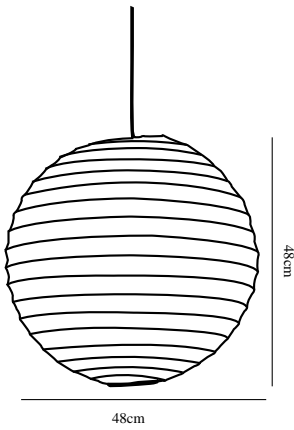

RICE PAPER 48 | PENDANTS/SUSPENDED LIGHTING | WHITE

14094801

nordlux®

Voltage (V): 230 Volt
IP degree if the fixture includes
two types of IP degree: IP20
Maximum compatible bulb
wattage (W): 60W
Dimmerable: Yes with compatible
bulb

Primary material: Paper
Color: White

Height (cm): 48
Shade Diameter (cm): 48
Shade Height (cm): 48

EAN: 5708839002442
TUN: 5693010
Item Number: 14094801
Pcs Per Master Carton: 12
Sales Box Height (cm): 0.5

Sales Box Width(cm): 49
Sales Box Depth (cm): 49
Sales Box Volume m³ : 0.0012
Net weight of the luminaire (kg):
0.123

• Nature style

The Risapapir 35 pendant light from Nordlux is a very classic and simple design. The shade is made of beige rice paper that gives a pleasant light. The pendant light has many uses. It can be used in the cottage, in the children's room, in the bedroom, a teenager's room, or in the hallway. The light does not include a suspension bracket.