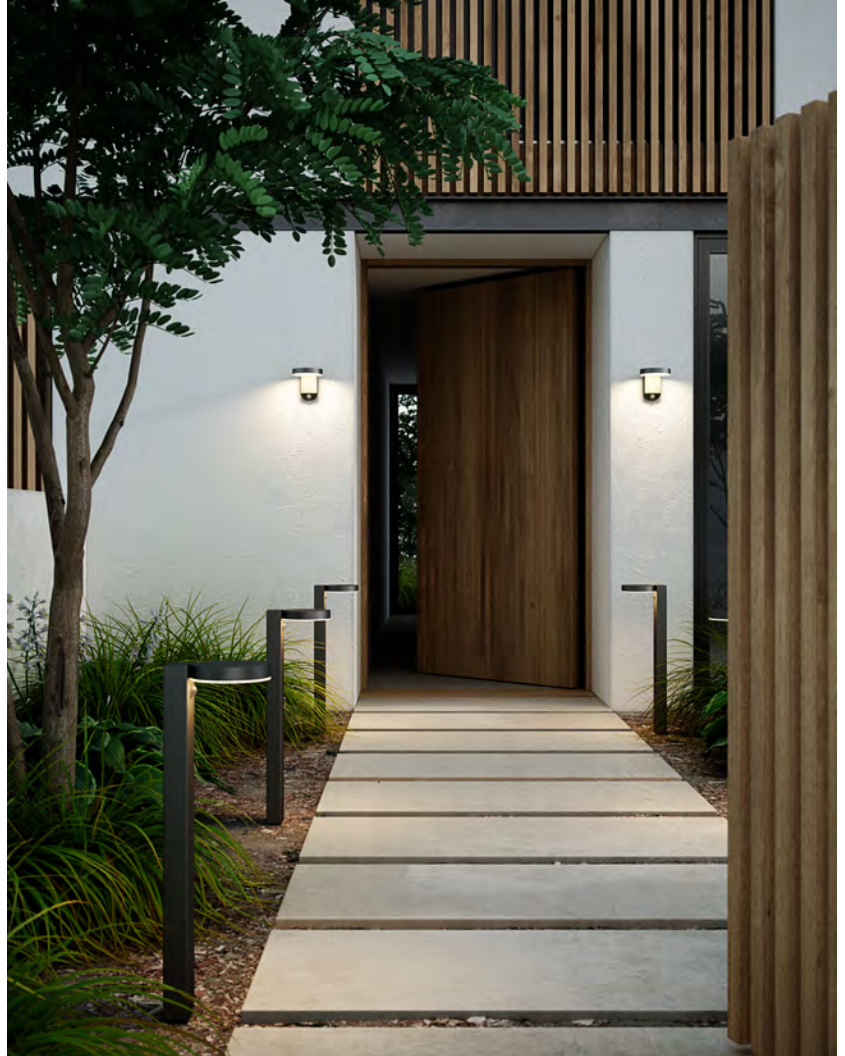

RICA ROUND | GARDEN LIGHTING | BLACK

2118158003

nordlux®

IP degree if the fixture includes two types of IP degree: IP44
Class (Class I, Class II, Class III): Class 3 (12V)
Lampholder type (eg, E27/E14, etc): SolarLed

Primary material: Stainless steel
Secondary material: Plastic

Color: Black
Height (cm): 60
Shade Diameter (cm): 15
Projection (cm): 19.5

EAN: 5704924004780
TUN: 2140590
Item Number: 2118158003
Pcs Per Master Carton: 3

• Solar charged

The Rica series is a series of cordless, solar powered garden lamps in a modern and minimalist design. The pole lamps are charged by sunlight during the day, and turn on automatically when detecting motion. The downwards facing light is perfect for illuminating your main entrance, driveway or other areas with a lot of traffic. Easy installation with the included spike. Nordlux offers a 5-year LED guarantee.