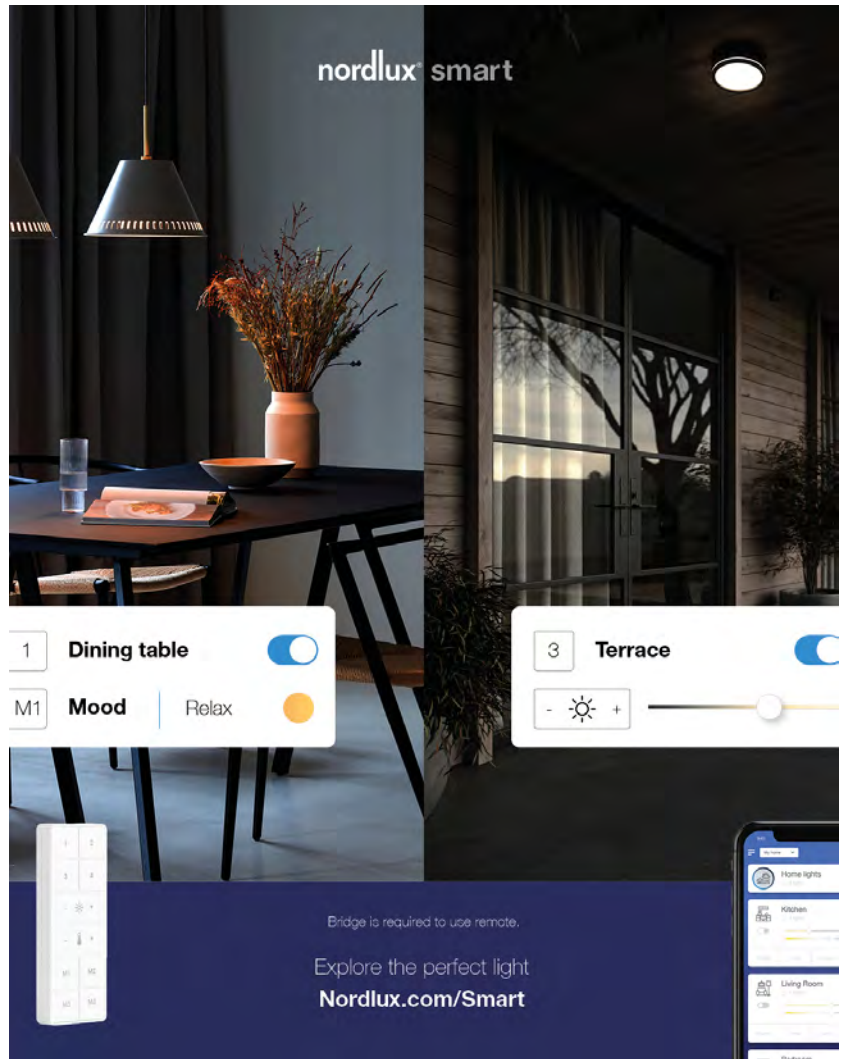

SMART LIGHT | MISCELLANEOUS | WHITE

2015700001

nordlux®

IP degree if the fixture includes
two types of IP degree: IP20
Class (Class I, Class II, Class III):
Class 3 (12V)

Height (cm): 6.7
Width (cm): 1.46
Length (cm): 12

Sales Box Depth (cm): 12.3
Sales Box Volume m³ : 0.0002
Net weight of the luminaire (kg):
0.078

Primary material: Plastic
Color: White

EAN: 5704924003011
TUN: 2116100
Item Number: 2015700001
Pcs Per Master Carton: 6
Sales Box Height (cm): 6.9
Sales Box Width(cm): 2.2

• Twist-lock for easy mounting of smart bulbs • Bluetooth connection to Nordlux SmartLight

• Twist-lock for easy mounting of smart bulbs

With the Smart Light Remote Control you will have easy control over your Smart Light set-up.