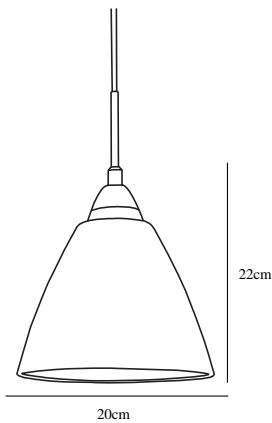

# READ 20 | PENDANTS/SUSPENDED LIGHTING

73163010

nordlux®

Voltage (V): 230 Volt  
IP degree if the fixture includes two types of IP degree: IP20  
Maximum compatible bulb wattage (W): 60W  
Class (Class I, Class II, Class III): Class 2 (Double isolated)  
Lampholder type (eg, E27/E14, etc): E27  
Dimmerable: Yes with compatible bulb

Primary material: Glass  
Secondary material: Metal  
Color of the Glass: Opal white  
Color of the cable: White  
Length of the cable (cm): 180  
Is the cable replaceable: False

Shade Diameter (cm): 20  
Shade Height (cm): 22  
EAN: 5701581265578  
TUN: 1392858  
Item Number: 73163010  
Pcs Per Master Carton: 3

Sales Box Height (cm): 26  
Sales Box Width(cm): 21  
Sales Box Depth (cm): 26  
Sales Box Volume m<sup>3</sup> : 0.0142  
Net weight of the luminaire (kg): 1.184

• Glass • Soft classic design

The Read 2 pendant light from Nordlux is stylish and simple. The pendant light is made of metal and opal white glass. Read will hang beautifully over a dining or kitchen table.