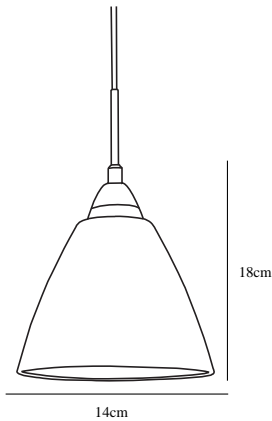

READ 14 | PENDANTS/SUSPENDED LIGHTING

73153010

nordlux®

Voltage (V): 230 Volt
IP degree if the fixture includes two types of IP degree: IP20
Maximum compatible bulb wattage (W): 40W
Class (Class I, Class II, Class III): Class 2 (Double isolated)
Lampholder type (eg, E27/E14, etc): E14
Dimmerable: Yes with compatible bulb

Primary material: Glass
Secondary material: Metal
Color of the Glass: Opal white
Color of the cable: White
Length of the cable (cm): 180
Is the cable replaceable: False

Height (cm): 18
Shade Diameter (cm): 14
EAN: 5701581265479
TUN: 1392857
Item Number: 73153010
Pcs Per Master Carton: 3

Sales Box Height (cm): 27
Sales Box Width(cm): 18
Sales Box Depth (cm): 18
Sales Box Volume m³ : 0.0087
Net weight of the luminaire (kg): 0.682

• Soft classic design

The Read 14 pendant from Nordlux is stylish and simple. The pendant light is made of metal and opal white glass. Read will hang beautifully over a dining or kitchen table.