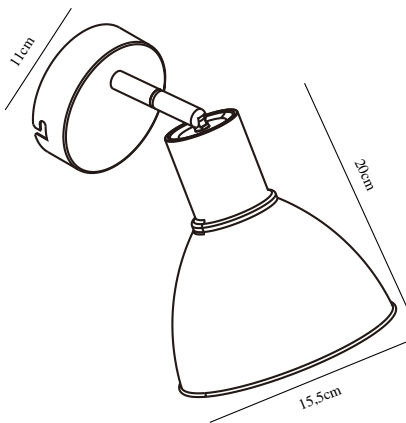

# POP | WALL LIGHTING | ANTHRACITE

45841050

nordlux®

Voltage (V): 230 Volt  
IP degree if the fixture includes  
two types of IP degree: IP20  
Maximum compatible bulb  
wattage (W): 60W  
Class (Class I, Class II, Class III):  
Class 2 (Double isolated)  
Lampholder type (eg, E27/E14,  
etc): E27  
Dimmerable: Yes with compatible  
bulb  
Switch placement: On the cable

Color: Anthracite  
Height (cm): 20  
Width (cm): 15.5  
Tube Diameter (cm): 1.3  
Shade Diameter (cm): 15.5  
Projection (cm): 19

EAN: 5701581371682  
TUN: 1902439  
Item Number: 45841050  
Pcs Per Master Carton: 3

Sales Box Height (cm): 16  
Sales Box Width(cm): 20  
Sales Box Depth (cm): 20  
Sales Box Volume m<sup>3</sup> : 0.0064  
Net weight of the luminaire (kg):  
0.64

Primary material: Metal  
Color of the cable: White  
Length of the cable (cm): 180  
Is the cable replaceable: True

• Contemporary and simple style • Contemporary and simple style

Elegant retro wall light made of metal with high-gloss finish. The light has a rotatable head and features a switch on the cord.