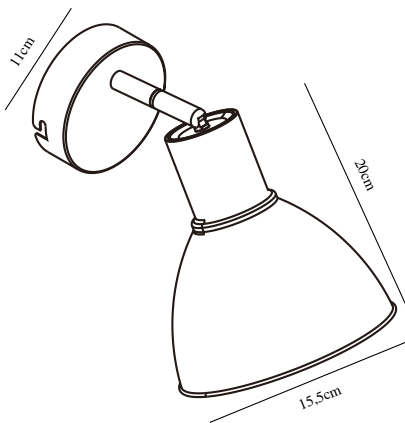

POP | WALL LIGHTING | GREEN

45841023

nordlux®

Voltage (V): 230 Volt
IP degree if the fixture includes two types of IP degree: IP20
Maximum compatible bulb wattage (W): 60W
Class (Class I, Class II, Class III): Class 2 (Double isolated)
Lampholder type (eg, E27/E14, etc): E27
Dimmerable: Yes with compatible bulb
Switch placement: On the cable

Color: Green
Height (cm): 20
Width (cm): 15.5
Tube Diameter (cm): 1.3
Shade Diameter (cm): 15.5
Projection (cm): 19

EAN: 5701581371583
TUN: 1902436
Item Number: 45841023
Pcs Per Master Carton: 3

Sales Box Height (cm): 16
Sales Box Width(cm): 20
Sales Box Depth (cm): 20
Sales Box Volume m³ : 0.0064
Net weight of the luminaire (kg): 0.64

Primary material: Metal
Color of the cable: White
Length of the cable (cm): 180
Is the cable replaceable: True

• Contemporary and simple style • Contemporary and simple style

Elegant retro wall light made of metal with high-gloss finish. The light has a rotatable head and features a switch on the cord.