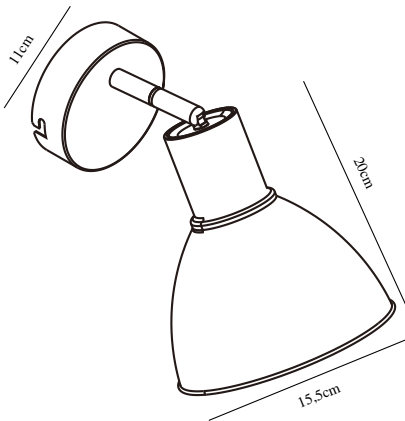

POP | WALL LIGHTING | BLACK

45841003

nordlux®

Voltage (V): 230 Volt
IP degree if the fixture includes two types of IP degree: IP20
Maximum compatible bulb wattage (W): 60W
Class (Class I, Class II, Class III): Class 2 (Double isolated)
Lampholder type (eg, E27/E14, etc): E27
Dimmerable: Yes with compatible bulb
Switch placement: On the cable

Color: Black
Height (cm): 20
Width (cm): 15.5
Tube Diameter (cm): 1.3
Shade Diameter (cm): 15.5
Projection (cm): 19

EAN: 5701581371385
TUN: 1902431
Item Number: 45841003
Pcs Per Master Carton: 3

Sales Box Height (cm): 16
Sales Box Width(cm): 20
Sales Box Depth (cm): 20
Sales Box Volume m³ : 0.0064
Net weight of the luminaire (kg): 0.64

Primary material: Metal
Color of the cable: Black
Length of the cable (cm): 180
Is the cable replaceable: True

• Contemporary and simple style • Contemporary and simple style

Elegant retro wall light made of metal with high-gloss finish. The light has a rotatable head and features a switch on the cord.